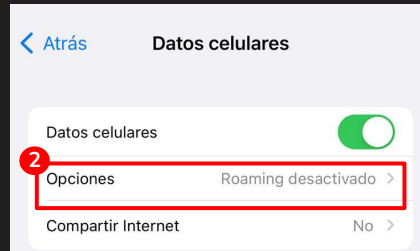

Configuración VoLTE & Roaming

Paso 1 - En "Configuración", ingresar a la sección "Datos Celulares".

Paso 2 - Dar clic sobre "Opciones"

Paso 3 - 3) Acceder a "Voz y datos".